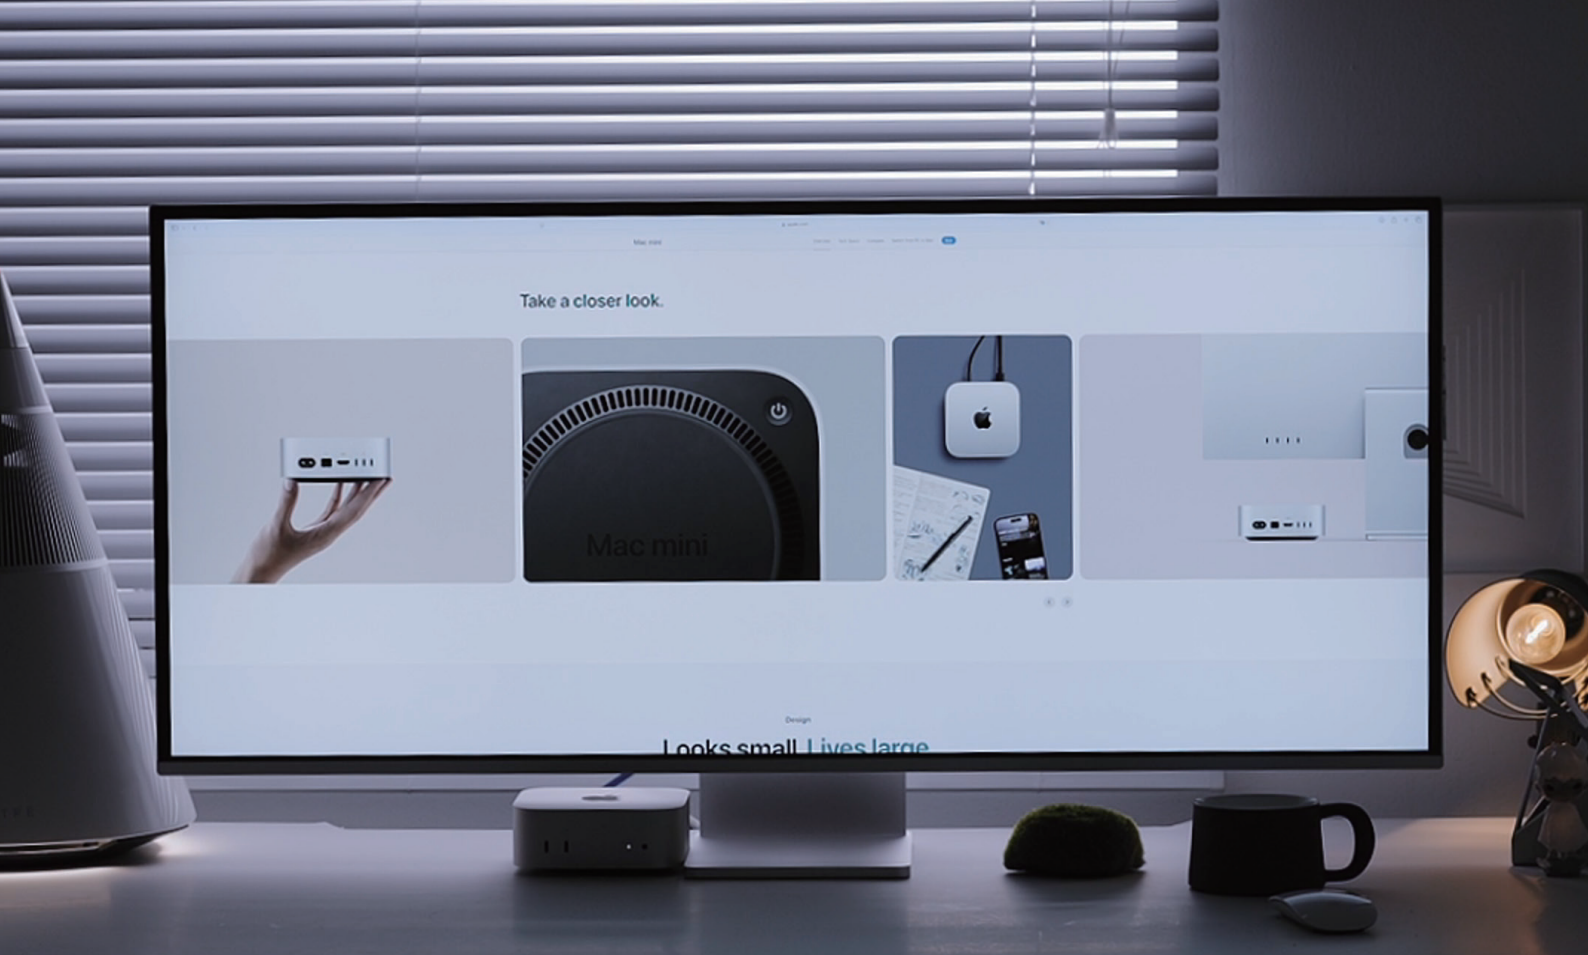

34" Monitor

Q34W

4K
RESOLUTION

- Flat; 34" (21:9); 4K(3440*1440)
- 165Hz; 5ms; 109PPI
- 10Bit; 99%SRGB; 96%DCI-P3
- Freesync/G-Sync Compatible
- All-aluminum alloy body
- VESA Wall Mount 100mm*100mm

40" Monitor